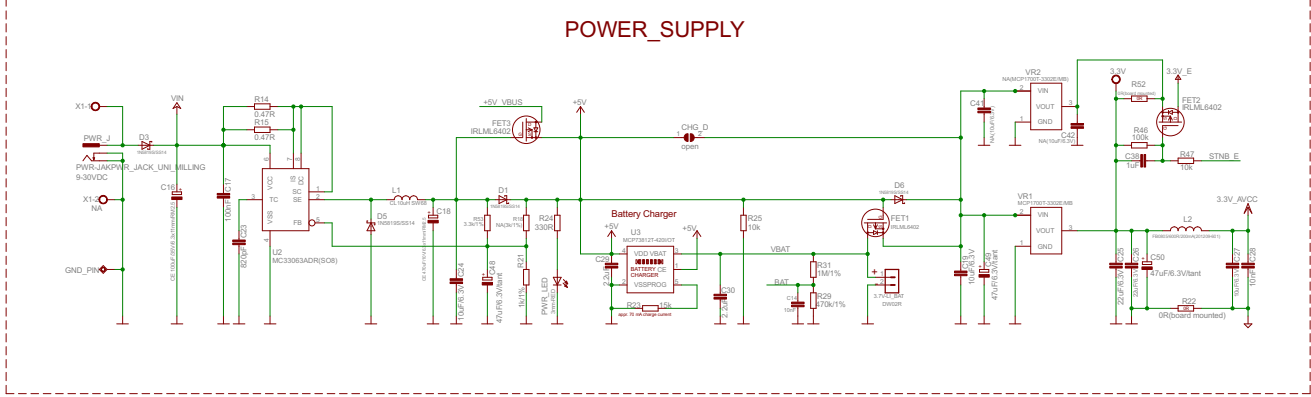

Based on Maximite design by Geoff Graham <http://geoffg.net/maximite.html>

DUINOMITE-eMEGA_Rev_B1
not saved!
Sheet: 1/1