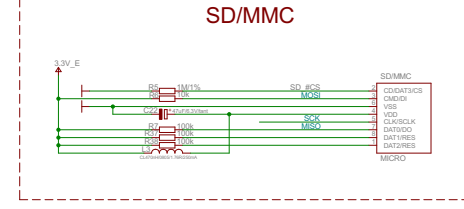

Based on Maximite design by Geoff Graham <http://geoffg.net/maximite.html>

DUINOMITE-eMEGA_Rev_B1
not saved!
Sheet: 1/1