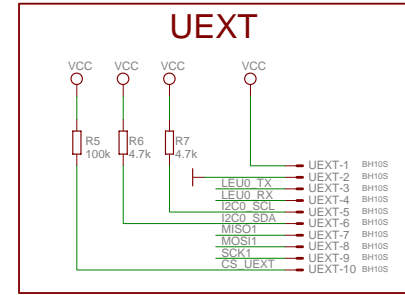

EM-32G880F128-H REV-A

Fiducials:

× × × × × × × ×

TITLE: EFM32G880F128-H_Rev.A

Document Number: **REV:**

Date: 17.3.2010 3. 14:54:04 **Sheet:** 1/1