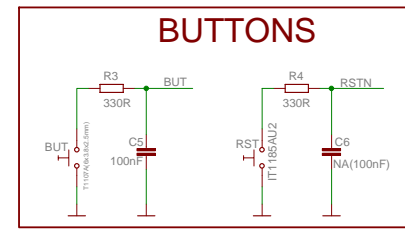

EM-32G880F128-H REV-A

Fiducials:

× × × × × × × ×

TITLE: EFM32G880F128-H_Rev.A

Document Number: **REV:**

Date: 17.3.2010 3. 14:54:04 **Sheet:** 1/1