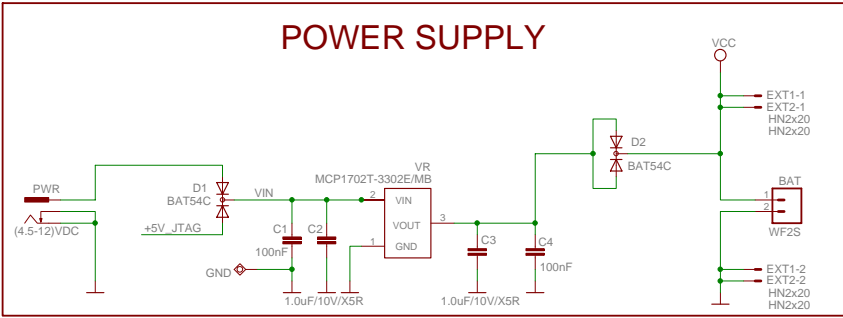

EM-32G880F128-H REV-A

Fiducials:

× × × × × × × ×

TITLE: EFM32G880F128-H_Rev.A

Document Number: **REV:**

Date: 17.3.2010 3. 14:54:04 **Sheet:** 1/1