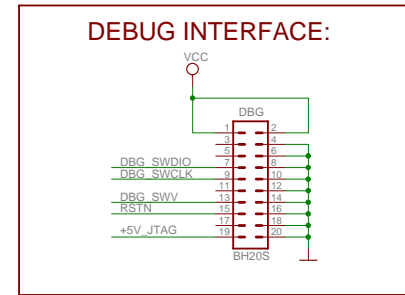

EM-32G880F128-H REV-A

Fiducials:

× × × × × × × ×

TITLE: EFM32G880F128-H_Rev.A

Document Number: **REV:**

Date: 17.3.2010 3. 14:54:04 **Sheet:** 1/1