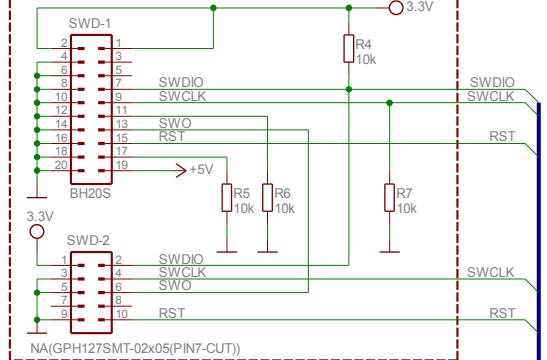

POWER SUPPLY

DEBUG INTERFACE:

LCD

UEXT

RS232

BUZZER

BUTTONS

LPC-P1227