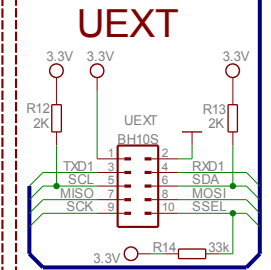

POWER SUPPLY

DEBUG INTERFACE:

LCD

UEXT

RS232

BUZZER

BUTTONS

LPC-P1227