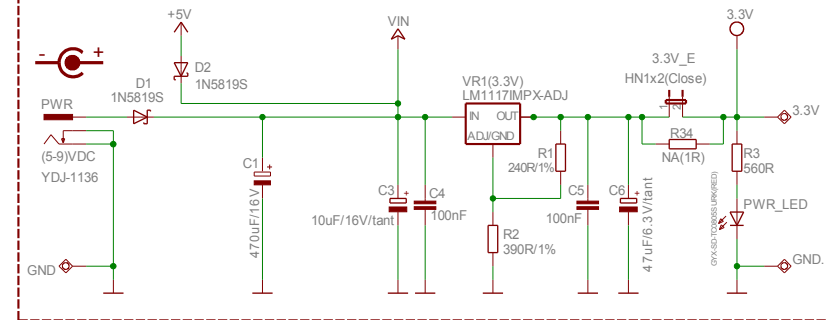

POWER SUPPLY

DEBUG INTERFACE:

LCD

UEXT

RS232

BUZZER

BUTTONS

LPC-P1227