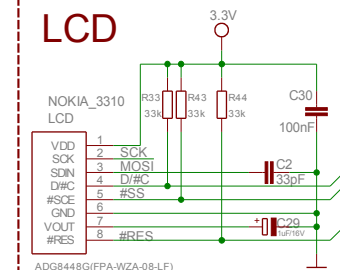

POWER SUPPLY

DEBUG INTERFACE:

LCD

UEXT

RS232

BUZZER

BUTTONS

LPC-P1227