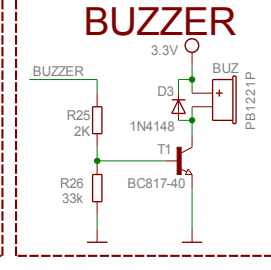

POWER SUPPLY

DEBUG INTERFACE:

LCD

UEXT

RS232

BUZZER

BUTTONS

LPC-P1227