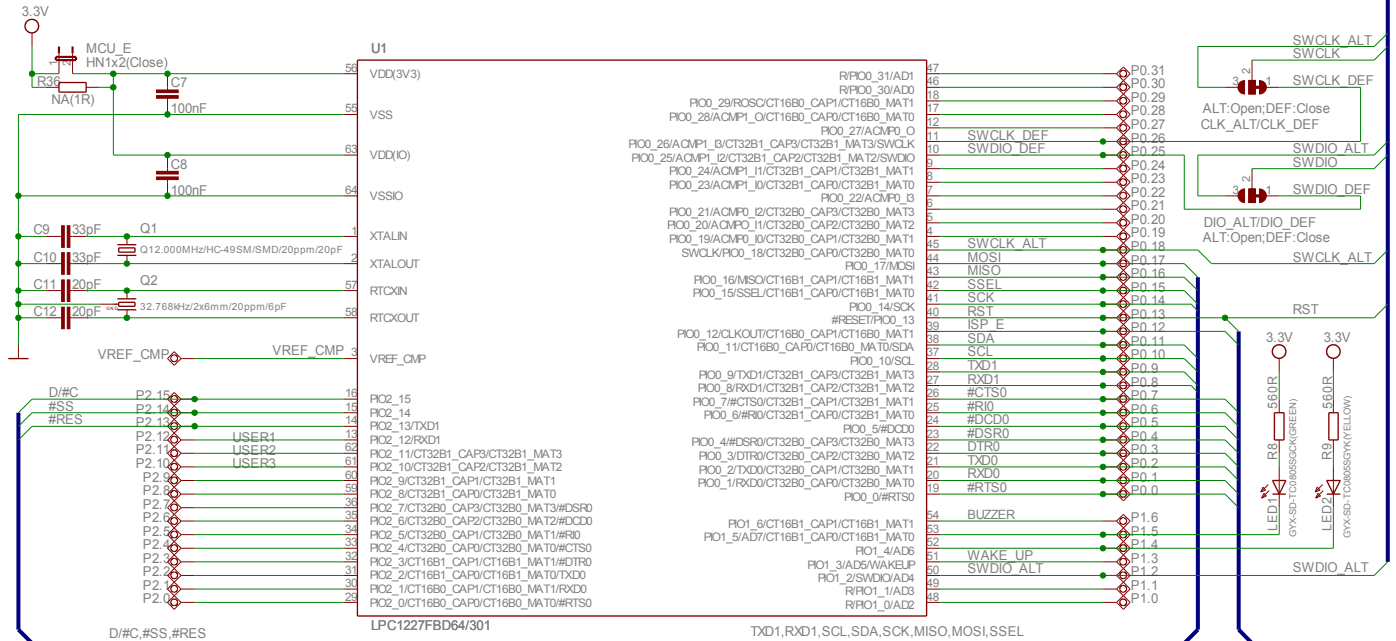

POWER SUPPLY

DEBUG INTERFACE:

LCD

UEXT

RS232

BUZZER

BUTTONS

LPC-P1227