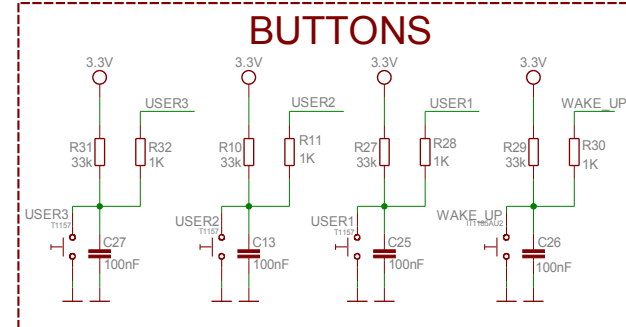

POWER SUPPLY

DEBUG INTERFACE:

LCD

UEXT

RS232

BUZZER

BUTTONS

LPC-P1227