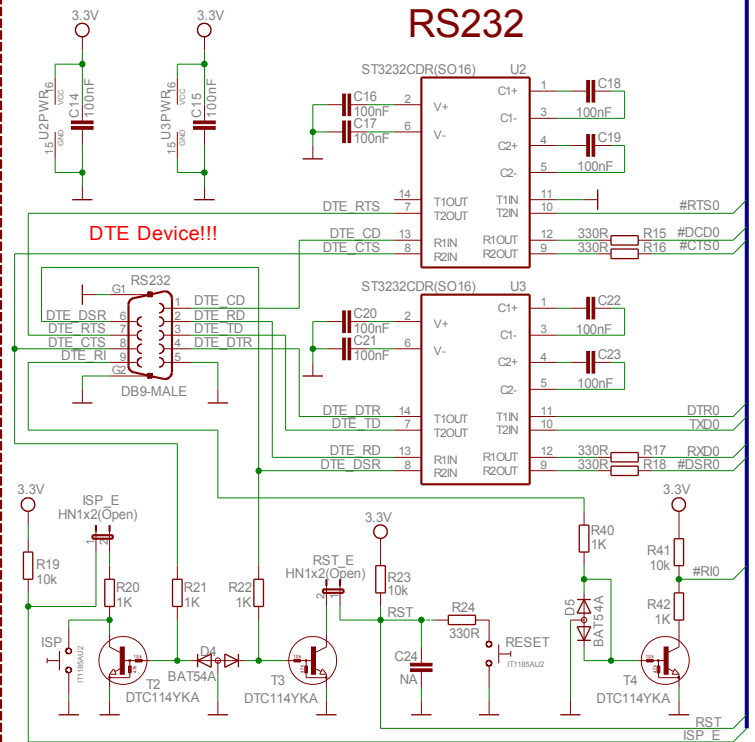

POWER SUPPLY

DEBUG INTERFACE:

LCD

UEXT

RS232

BUZZER

BUTTONS

LPC-P1227